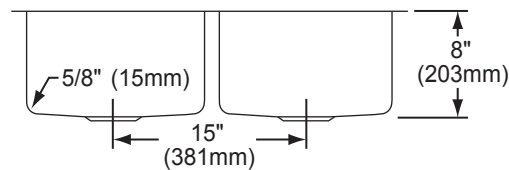

DESIGN FEATURES

Bowl Depth: 8" (203mm) (EFRU3120R), 10" (254mm) large bowl, 8" (203mm) small bowl (EFRU312010R).

Coved Corners: Approximately 5/8" (15mm).

Finish: Exposed surfaces have a Polished Satin Finish.

ELKAY[®]

SPECIFICATIONS

Avado™ Undermount Double Bowl Sink Models EFRU3120R and EFRU312010R

SINK DIMENSIONS*

Model Number	Overall		Inside Left Bowl			Inside Right Bowl			Cutout in Countertop	Minimum Cabinet Size
	L	W	L	W	D	L	W	D		
EFRU3120R	31 ¹ / ₄ (794mm)	20 ¹ / ₂ (521mm)	14 (356mm)	18 (457mm)	8 (203mm)	13 ¹ / ₂ (343mm)	16 (406mm)	8 (203mm)	See Template**	36 (914mm)
EFRU312010R	31 ¹ / ₄ (794mm)	20 ¹ / ₂ (521mm)	14 (356mm)	18 (457mm)	10 (254mm)	13 ¹ / ₂ (343mm)	16 (406mm)	8 (203mm)		36 (914mm)

*Length is left to right. Width is front to back.

**Template is packed with every sink.

Model EFRU3120R Illustrated

Model EFRU312010R Illustrated

In keeping with our policy of continuing product improvement, Elkay reserves the right to change product specifications without notice. Please visit elkayusa.com for most current version of Elkay product specification sheets.