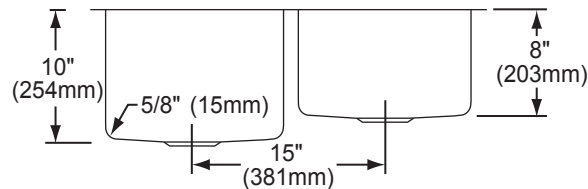

DESIGN FEATURES

Bowl Depth: 8" (203mm) (EFRU3120R), 10" (254mm) large bowl, 8" (203mm) small bowl (EFRU312010R).

Coved Corners: Approximately 5/8" (15mm).

Finish: Exposed surfaces have a Polished Satin Finish.

ELKAY[®]

SPECIFICATIONS

Avado™ Undermount Double Bowl Sink Models EFRU3120R and EFRU312010R

SINK DIMENSIONS*

Model Number	Overall		Inside Left Bowl			Inside Right Bowl			Cutout in Countertop	Minimum Cabinet Size
	L	W	L	W	D	L	W	D		
EFRU3120R	31 ¹ / ₄ (794mm)	20 ¹ / ₂ (521mm)	14 (356mm)	18 (457mm)	8 (203mm)	13 ¹ / ₂ (343mm)	16 (406mm)	8 (203mm)	See Template**	36 (914mm)
EFRU312010R	31 ¹ / ₄ (794mm)	20 ¹ / ₂ (521mm)	14 (356mm)	18 (457mm)	10 (254mm)	13 ¹ / ₂ (343mm)	16 (406mm)	8 (203mm)		36 (914mm)

*Length is left to right. Width is front to back.

**Template is packed with every sink.

Model EFRU3120R Illustrated

Model EFRU312010R Illustrated

In keeping with our policy of continuing product improvement, Elkay reserves the right to change product specifications without notice. Please visit elkayusa.com for most current version of Elkay product specification sheets.