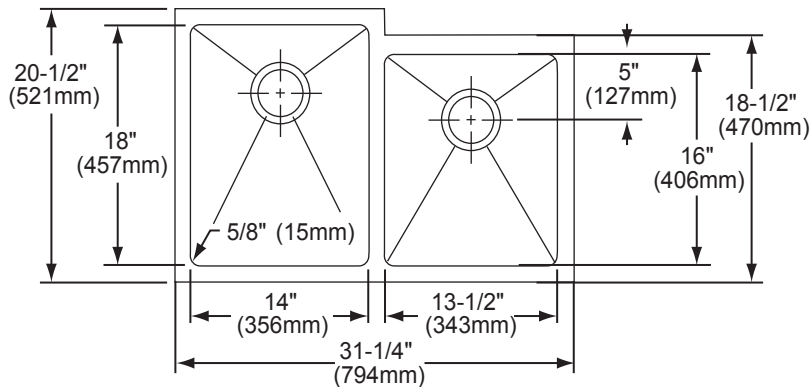

DESIGN FEATURES

Bowl Depth: 8" (203mm) (EFRU3120R), 10" (254mm) large bowl, 8" (203mm) small bowl (EFRU312010R).

Coved Corners: Approximately 5/8" (15mm).

Finish: Exposed surfaces have a Polished Satin Finish.

ELKAY[®]

SPECIFICATIONS

Avado™ Undermount Double Bowl Sink Models EFRU3120R and EFRU312010R

SINK DIMENSIONS*

Model Number	Overall		Inside Left Bowl			Inside Right Bowl			Cutout in Countertop	Minimum Cabinet Size
	L	W	L	W	D	L	W	D		
EFRU3120R	31 ¹ / ₄ (794mm)	20 ¹ / ₂ (521mm)	14 (356mm)	18 (457mm)	8 (203mm)	13 ¹ / ₂ (343mm)	16 (406mm)	8 (203mm)	See Template**	36 (914mm)
EFRU312010R	31 ¹ / ₄ (794mm)	20 ¹ / ₂ (521mm)	14 (356mm)	18 (457mm)	10 (254mm)	13 ¹ / ₂ (343mm)	16 (406mm)	8 (203mm)		36 (914mm)

*Length is left to right. Width is front to back.

**Template is packed with every sink.

Model EFRU3120R Illustrated

Model EFRU312010R Illustrated

In keeping with our policy of continuing product improvement, Elkay reserves the right to change product specifications without notice. Please visit elkayusa.com for most current version of Elkay product specification sheets.