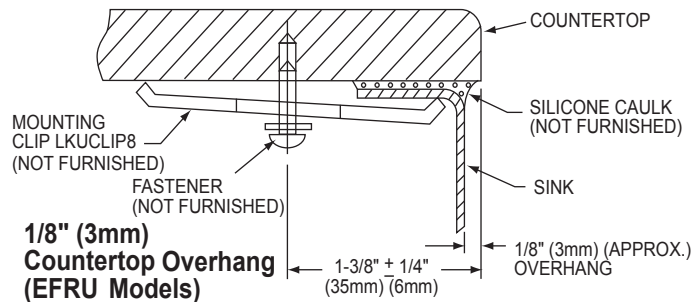

Installation Profile of EFRU Models

The template provided with each EFRU sink provides the only type of installation recommended by Elkay