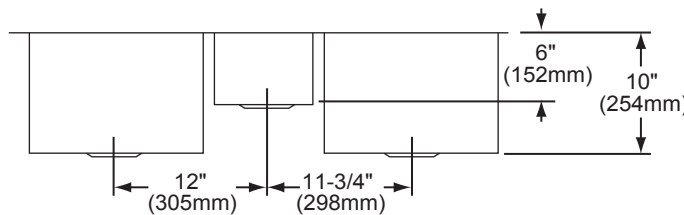

Model EFU402010 Illustrated

Installation Profile of EFU Models
The template provided with each EFU sink provides the only type of installation recommended by Elkay