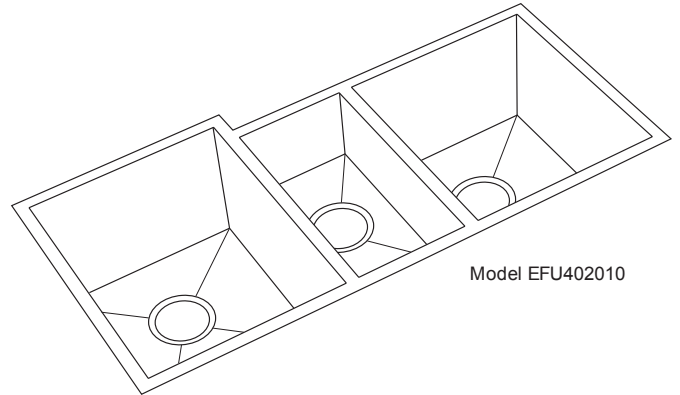

Bowl Depth: 6" (152mm) (center bowl), 10" (254mm) (left/right bowl).

Coved Corners: Zero radius.

Finish: Exposed surfaces have a Polished Satin finish.

Underside: Fully protected by heavy duty Sound Guard[®] under-coating to dampen sound and reduce condensation.

OTHER

Drain Opening: 3-1/2" (89mm).

NOTE: All Elkay undermount sinks are designed to attach to the underside of any solid surface countertop.

Sink complies with ASME A112.19.3-2008 / CSA B45.4-08

Model EFU402010

SINK DIMENSIONS*

Model Number	Overall		Inside Left Bowl			Inside Center Bowl			Inside Right Bowl			Cutout in Countertop	Minimum Cabinet Size
	L	W	L	W	D	L	W	D	L	W	D		
EFU402010	40 (1016mm)	20 1/2 (521mm)	14 (356mm)	18 (457mm)	10 (254mm)	7 1/2 (191mm)	16 (406mm)	6 (152mm)	13 1/2 (343mm)	16 (406mm)	10 (254mm)	See Template**	45 (1145mm)