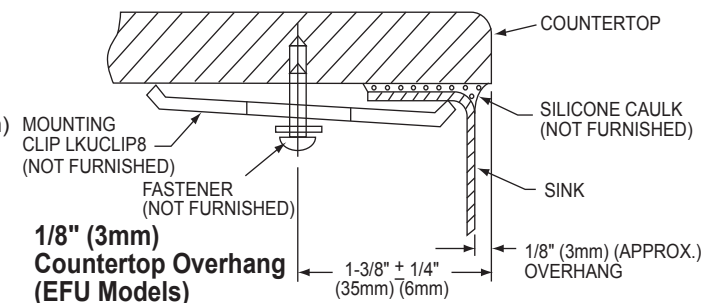

SINK DIMENSIONS*

Model Number	Overall		Inside Left Bowl			Inside Center Bowl			Inside Right Bowl			Cutout in Countertop	Minimum Cabinet Size
	L	W	L	W	D	L	W	D	L	W	D		
EFU402010	40 (1016mm)	20 1/2 (521mm)	14 (356mm)	18 (457mm)	10 (254mm)	7 1/2 (191mm)	16 (406mm)	6 (152mm)	13 1/2 (343mm)	16 (406mm)	10 (254mm)	See Template**	45 (1145mm)

*Length is left to right. Width is front to back.

**Template is packed with every sink.

Model EFU402010 Illustrated

Installation Profile of EFU Models
The template provided with each EFU sink provides the only type of installation recommended by Elkay