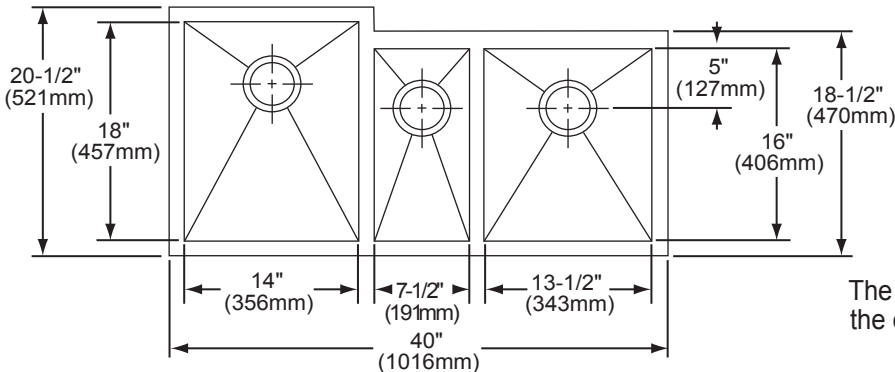

Model EFU402010 Illustrated

Installation Profile of EFU Models
The template provided with each EFU sink provides the only type of installation recommended by Elkay