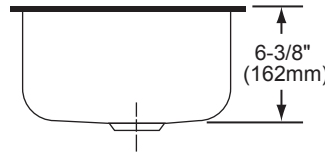

SINK DIMENSIONS*

Model Number	Overall		Inside Bowl			Cutout in Countertop	Minimum Cabinet Size
	L	W	L	W	D		
ELU1111	13 (330mm)	13 (330mm)	11½ (292mm)	11½ (292mm)	6¾ (162mm)	See Template**	18 (457mm)
ELUH1111	14 (356mm)	14 (356mm)	11½ (292mm)	11½ (292mm)	6¾ (162mm)		18 (457mm)

*Length is left to right. Width is front to back.

**Template packed with every sink.

ELU1111 Illustrated

ELUH1111 Illustrated