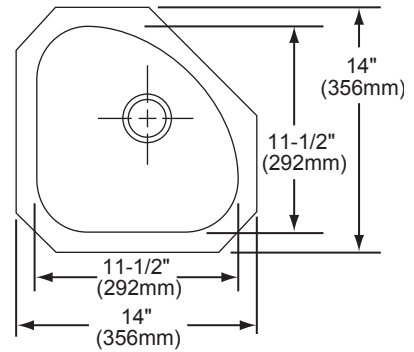

SINK DIMENSIONS*

Model Number	Overall		Inside Bowl			Cutout in Countertop	Minimum Cabinet Size
	L	W	L	W	D		
ELU1111	13 (330mm)	13 (330mm)	11½ (292mm)	11½ (292mm)	6¾ (162mm)	See Template**	18 (457mm)
ELUH1111	14 (356mm)	14 (356mm)	11½ (292mm)	11½ (292mm)	6¾ (162mm)		18 (457mm)

*Length is left to right. Width is front to back.

**Template packed with every sink.

ELU1111 Illustrated

ELUH1111 Illustrated