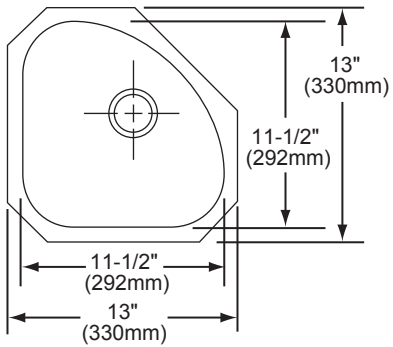

MODEL	SINK	BOTTOM GRID	QTY	DRAIN	QTY
ELU1111DBG	ELU1111	LKWOBG1111SS	1	LK36	1
ELUH1111DBG	ELUH1111	LKWOBG1111SS	1	LK36	1

Installation Profile of ELU and ELUH Single Bowl Models

The template provided with each sink provides the only type of installation recommended by Elkay.

SEE OTHER SIDE FOR PRODUCT DIMENSIONS.

In keeping with our policy of continuing product improvement, Elkay reserves the right to change product specifications without notice. Please visit elkayusa.com for most current version of Elkay product specification sheets.

SINK DIMENSIONS*

Model Number	Overall		Inside Bowl			Cutout in Countertop	Minimum Cabinet Size
	L	W	L	W	D		
ELU1111	13 (330mm)	13 (330mm)	11½ (292mm)	11½ (292mm)	6¾ (162mm)	See Template**	18 (457mm)
ELUH1111	14 (356mm)	14 (356mm)	11½ (292mm)	11½ (292mm)	6¾ (162mm)		18 (457mm)

*Length is left to right. Width is front to back.

**Template packed with every sink.

ELU1111 Illustrated

ELUH1111 Illustrated