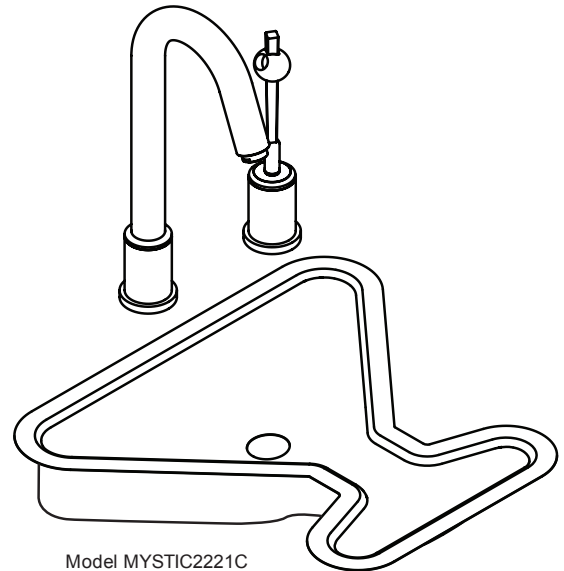

Model MYSTIC2221C

Installation Profile

The template provided with each sink provides the only type of installation recommended by Elkay.