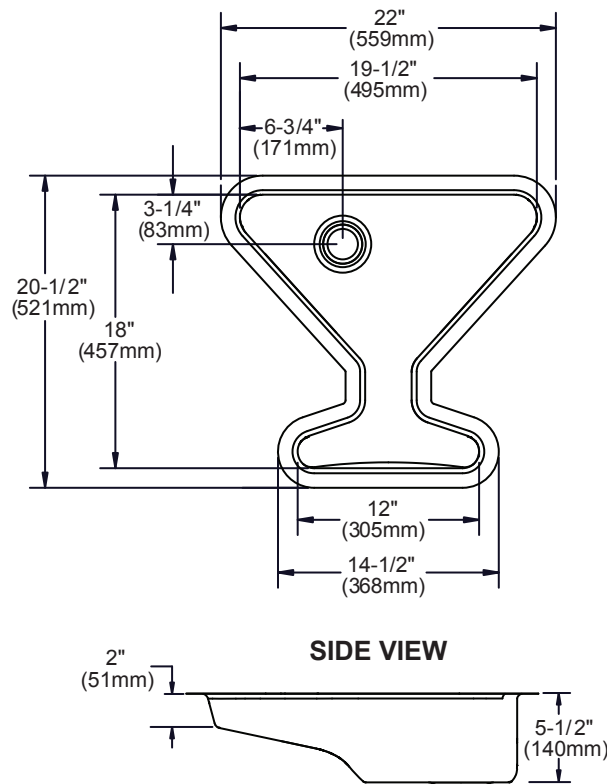

OTHER

Drain Opening: 2" (51mm).

Note: All Elkay undermount sinks are designed to affix to the underside of any solid surface countertop.

Installation: See illustrated profile below.

Sink complies with ASME A112.19.3/ CSA B45.4

ELKAY[®]

SPECIFICATIONS

The Mystic™ by Elkay Undermount Sink and Sink Package

Models MYSTIC2221 and MYSTIC2221C

SINK DIMENSIONS*

Model Number	Overall		Inside Bowl			Cutout in Countertop	Minimum Cabinet Size
	L	W	L	W	D		
MYSTIC2221	22 (559mm)	20½ (521mm)	19½ (495mm)	18 (457mm)	2 to 5½ (51mm) (140mm)	See Template**	27 (686mm)
MYSTIC2221C	22 (559mm)	20½ (521mm)	19½ (495mm)	18 (457mm)	2 to 5½ (51mm) (140mm)		27 (686mm)

*Length is left to right. Width is front to back.

**Template is packed with every sink.

In keeping with our policy of continuing product improvement, Elkay reserves the right to change product specifications without notice. Please visit elkay.com or elkaypro.com for the most current version of Elkay product specification sheets.