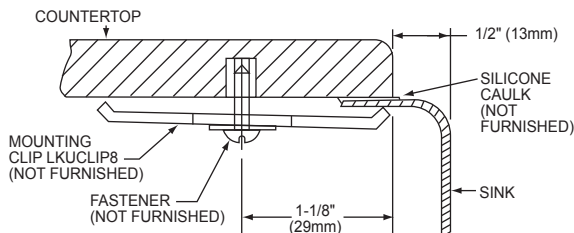

In keeping with our policy of continuing product improvement, Elkay reserves the right to change product specifications without notice. Please visit elkay.com or elkaypro.com for the most current version of Elkay product specification sheets.

This specification describes an Elkay product with design, quality, and functional benefits to the user. When making a comparison of others producers offerings, be certain these features are not overlooked.