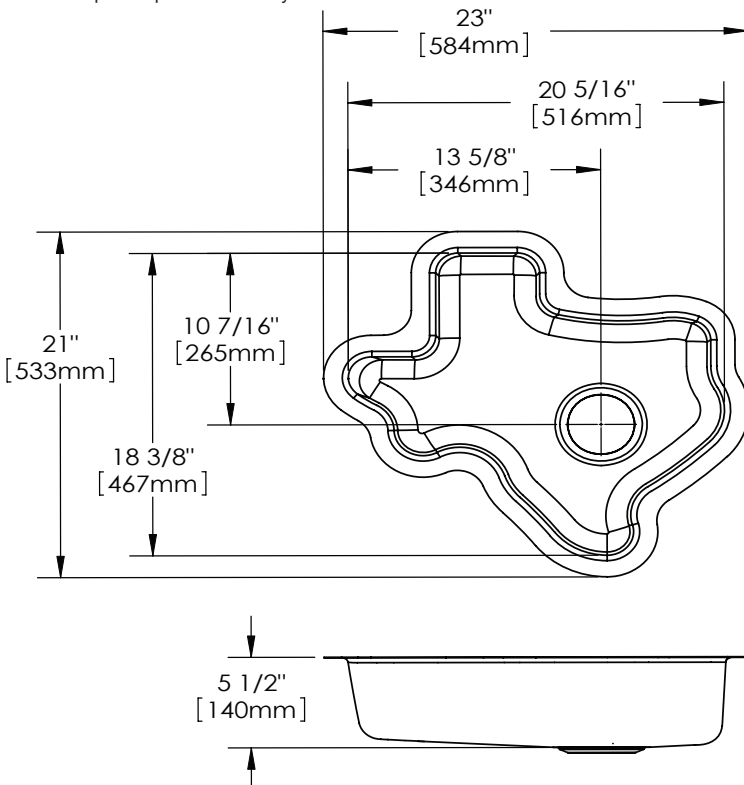

OTHER

Drain Opening: 2" (51mm) (MYSTIC232120DCB),

3 1/2" (89mm) (MYSTIC232135DCB, MYSTIC232135CB)

Note: All Elkay undermount sinks are designed to affix to the underside of any solid surface countertop.

Installation: See illustrated profile below.

These sinks comply with ASME A112.19.3-2008/CSA B45.4-08

Model MYSTIC232120DCB

SINK DIMENSIONS*

Model Number	Overall		Inside Bowl			Cutout in Countertop	Minimum Cabinet Size
	L	W	L	W	D		
MYSTIC232120DCB	23" (584mm)	21" (533mm)	20 5/16" (516mm)	18 3/8" (467mm)	5 1/2" (140mm)	See template**	27" (686mm)
MYSTIC232135DCB	23" (584mm)	21" (533mm)	20 5/16" (516mm)	18 3/8" (467mm)	5 1/2" (140mm)	See template**	27" (686mm)
MYSTIC232135CB	23" (584mm)	21" (533mm)	20 5/16" (516mm)	18 3/8" (467mm)	5 1/2" (140mm)	See template**	27" (686mm)

*Length is left to right. Width is front to back.

**Template is packed with every sink.

Model MYSTIC232135DCB illustrated

Installation Profile

The template provided with each sink provides the only type of installation recommended by Elkay.

*Length is left to right. Width is front to back.

** Sink must be installed with a 1/2" reveal for cutting board to fit properly.

In keeping with our policy of continuing product improvement, Elkay reserves the right to change product specifications without notice. Please visit elkayusa.com for most current version of Elkay product specification sheets.