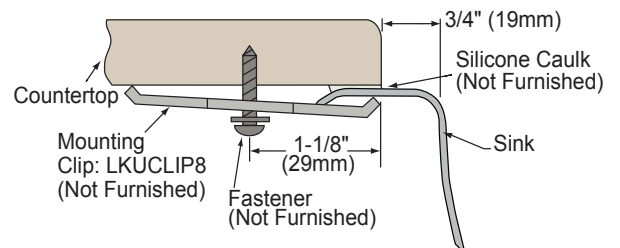

DESIGN FEATURES

Bowl Depth: Sloping from 2-5/8" (67mm) to 4-1/2" (114mm).

Finish: Exposed surfaces are hand polished to a Lustrous Satin finish.

Underside: Fully undercoated to dampen sound and reduce condensation.

These sinks are compliant to ADA and ANSI/ICC A117.1 accessibility requirements when installed according to the requirements outlined in these standards.

Model MYSTIC281235

SINK DIMENSIONS*

Model Number	Overall		Inside Bowl			Drain Opening	Cutout in Countertop	Minimum Cabinet Size
	L	W	L	W	D			
MYSTIC2812	28 (711mm)	12 1/2 (318mm)	25 (635mm)	† 2 5/8 to 4 1/2 (67mm) (114mm)		2 (51mm)	See Template**	33 (838mm)
MYSTIC281235	28 (711mm)	12 1/2 (318mm)	25 (635mm)	† 2 5/8 to 4 1/2 (67mm) (114mm)		3 1/2 (89mm)		33 (838mm)

* Length is left to right. Width is front to back.

**Template 74180363 is packed with every sink.

†See below for an illustration.

Model MYSTIC2812 illustrated

Undermount Application 3/4"(19mm) Reveal

Designed to affix to the underside of any solid surface countertop.