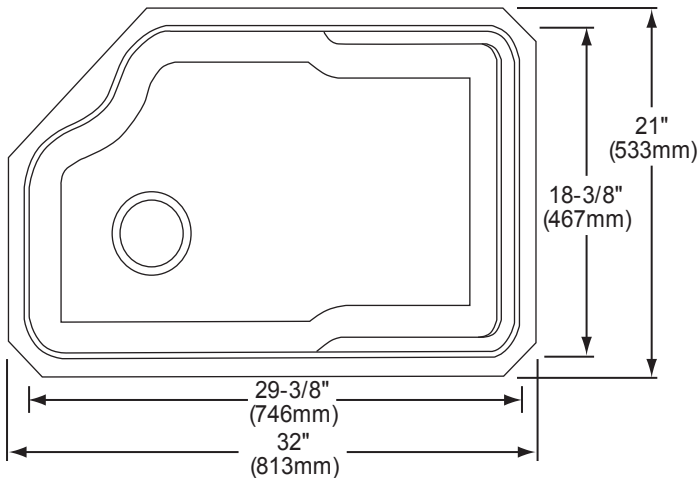

#### SINK DIMENSIONS\*

Model Number	Overall		Inside Bowl			Cutout in Countertop	Minimum Cabinet Size
	L	W	L	W	D		
MYSTIC3021BG	32 (813mm)	21 (533mm)	29 <sup>3</sup> / <sub>8</sub> (746mm)	18 <sup>3</sup> / <sub>8</sub> (467mm)	8 (203mm)	See Template**	36 (914mm)

\*Length is left to right. Width is front to back.

\*\*Template is packed with every sink.

Model MYSTIC3021BG

Model MYSTIC3021BG  
(Without Shelf)

Removable Shelf  
LKPS3021SS

LKPS3021SS Illustrated

Model MYSTIC3021BG Illustrated