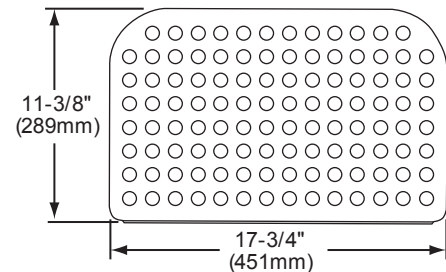

#### SINK DIMENSIONS\*

Model Number	Overall		Inside Bowl			Cutout in Countertop	Minimum Cabinet Size
	L	W	L	W	D		
MYSTIC3021BG	32 (813mm)	21 (533mm)	29 <sup>3</sup> / <sub>8</sub> (746mm)	18 <sup>3</sup> / <sub>8</sub> (467mm)	8 (203mm)	See Template**	36 (914mm)

\*Length is left to right. Width is front to back.

\*\*Template is packed with every sink.

Model MYSTIC3021BG

Model MYSTIC3021BG  
(Without Shelf)

Removable Shelf  
LKPS3021SS

LKPS3021SS Illustrated

Model MYSTIC3021BG Illustrated