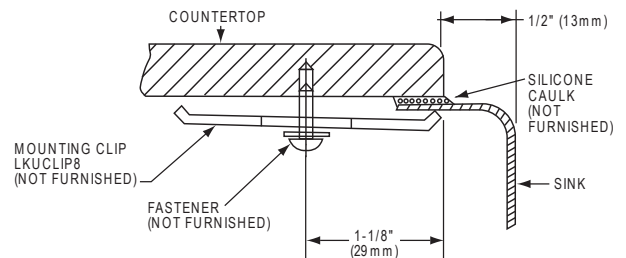

Installation Profile

The template provided with each sink provides the only type of installation recommended by Elkay.