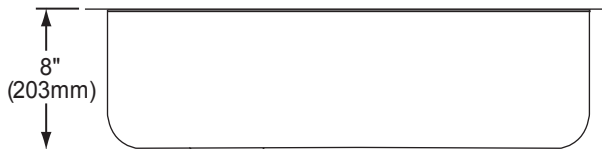

#### SINK DIMENSIONS\*

Model Number	Overall		Inside Bowl			Cutout in Countertop	Minimum Cabinet Size
	L	W	L	W	D		
MYSTIC3021BG	32 (813mm)	21 (533mm)	29 <sup>3</sup> / <sub>8</sub> (746mm)	18 <sup>3</sup> / <sub>8</sub> (467mm)	8 (203mm)	See Template**	36 (914mm)

\*Length is left to right. Width is front to back.

\*\*Template is packed with every sink.

Model MYSTIC3021BG

Model MYSTIC3021BG  
(Without Shelf)

Removable Shelf  
LKPS3021SS

LKPS3021SS Illustrated

Model MYSTIC3021BG Illustrated