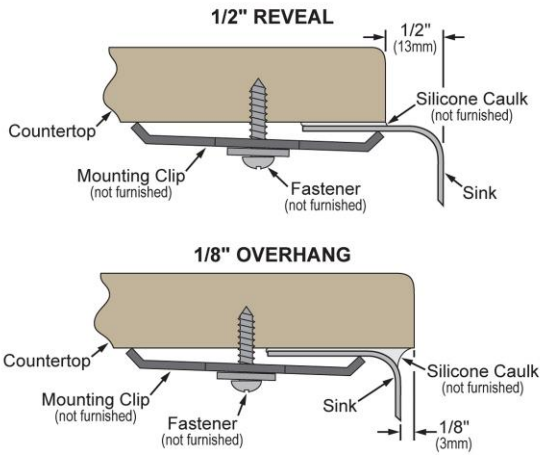

Installation Type:	Undermount
Material:	304 Stainless Steel
Finish:	Lustrous Satin
Gauge:	18
Sound Deadening:	Bottom only pads
Number of Bowls:	1
Sink Dimensions:	14-3/8" x 14-3/8" x 6"
Bowl 1 Dimensions:	12" x 12" x 6"
Drain Size:	1-1/2" (38mm)
Drain Location:	Center
Minimum Cabinet Size:	18"
Mounting Hardware:	Undermount brackets sold separately
Template Included:	Yes
Cutout Template #:	100000596

Template is available for download at elkay.com. CAD software will be required to open the template.

Included with Product: LKF295 overflow Assembly

A Century of Tradition and Quality.

For more than 100 years, Elkay has been making innovative products and providing exceptional customer care. We take pride in offering plumbing products that make life easier, inspire change and leave the world a better place.

Product Compliance: ADA & ICC A117.1
ASME A112.19.3/CSA B45.4
Buy American Act

Installation Profile:

Designed to affix to the underside of any solid surface countertop.

Sinks are listed by IAPMO® as meeting the applicable requirements of the Uniform Plumbing Code®, International Plumbing Code®, and National Plumbing Code of Canada.