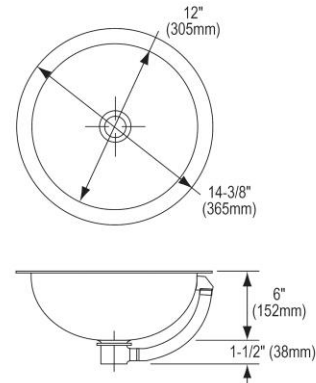

PART: _____ QTY: _____
PROJECT: _____
CONTACT: _____
DATE: _____
NOTES: _____
APPROVAL: _____

In keeping with our policy of continuing product improvement, Elkay reserves the right to change product specifications without notice. Please visit elkay.com for the most current version of Elkay product specification sheets. This specification describes an Elkay product with design, quality, and functional benefits to the user. When making a comparison of other producers' offerings, be certain these features are not overlooked.