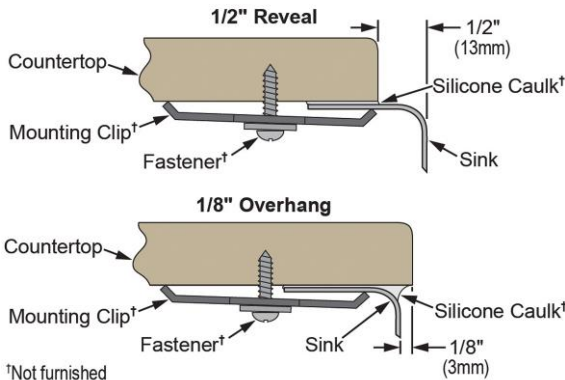

PRODUCT SPECIFICATIONS

Elkay Lustertone™ Classic Stainless Steel 31-1/4" x 20" x 7-1/2", Offset 40/60 Double Bowl Undermount Sink Kit. Sink is manufactured from 18 gauge 304 Stainless Steel with a Lustrous Satin finish, Rear Center drain placement, and Sides and Bottom pads.

Template is available for download at [elkay.com](#). CAD software will be required to open the template.

Included with Product: one LKWOBG1617SS bottom grid, one LK99 drain

AMERICAN PRIDE. A LIFETIME TRADITION. Like your family, the Elkay family has values and traditions that endure. For almost a century, Elkay has been a family-owned and operated company, providing thousands of jobs that support our families and communities.

Product Compliance: ASME A112.19.3/CSA B45.4
Buy American Act
Accessory: ASME A112.18.2/CSA B125.2

Installation Profile:

†Not furnished
Designed to affix to the underside of any solid surface countertop.