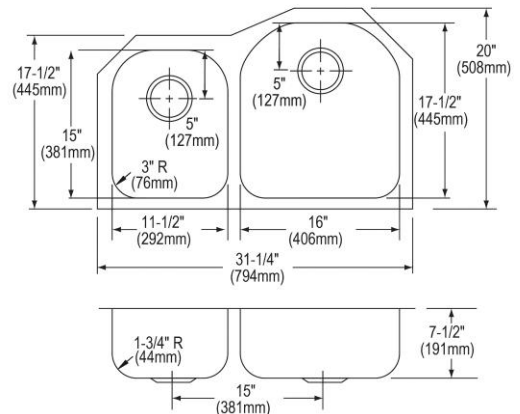

PART: _____ QTY: _____
PROJECT: _____
CONTACT: _____
DATE: _____
NOTES: _____
APPROVAL: _____

In keeping with our policy of continuing product improvement, Elkay reserves the right to change product specifications without notice. Please visit [elkay.com](#) for the most current version of Elkay product specification sheets. This specification describes an Elkay product with design, quality, and functional benefits to the user. When making a comparison of other producers' offerings, be certain these features are not overlooked.