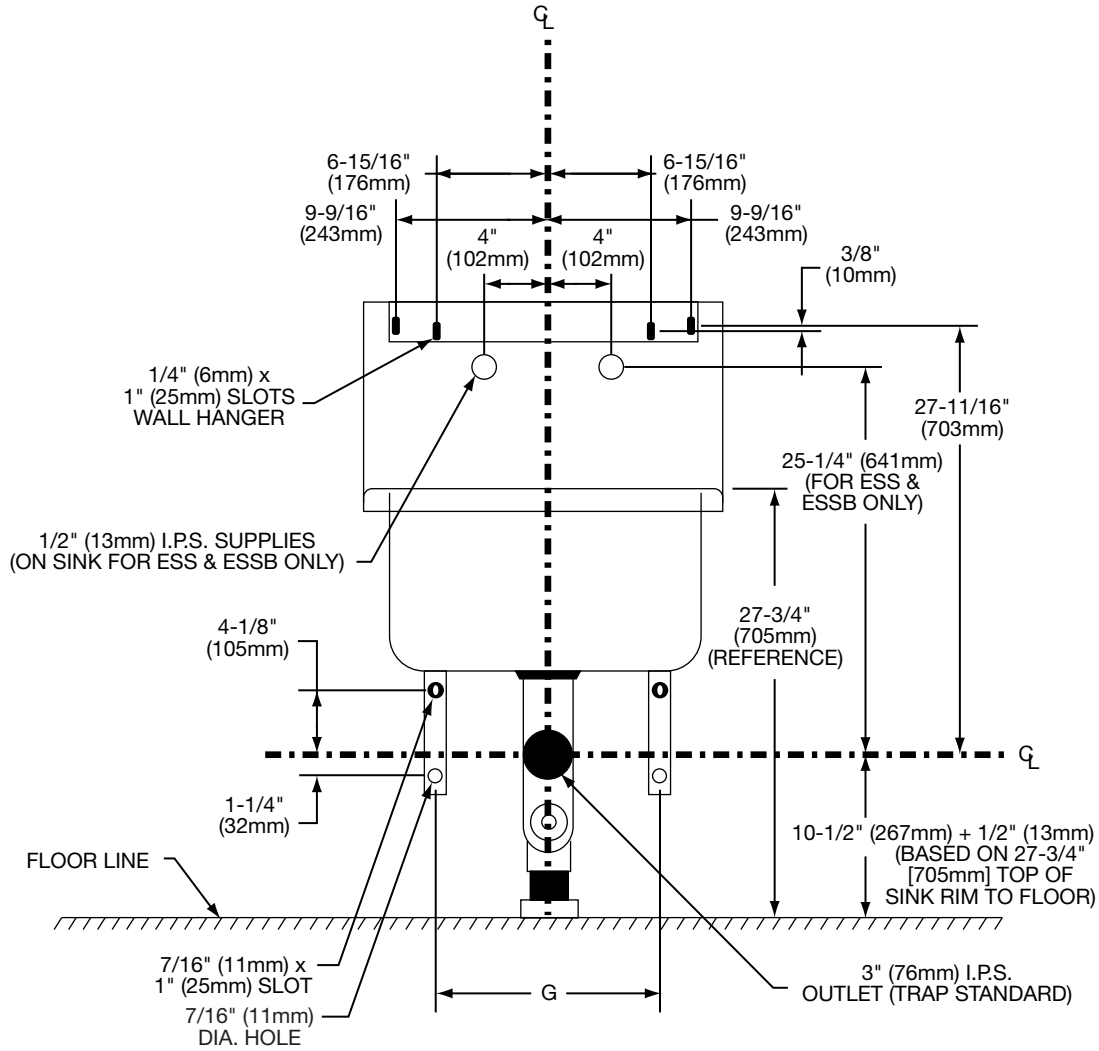

DIMENSIONS

| Model Number | A | | B | | C | | D | | E | | F | |
|--------------|-----|-----|-----|-----|-----|-----|-----|-----|-----|-----|-----|-----|
| | in. | mm | in. | mm | in. | mm | in. | mm | in. | mm | in. | mm |
| *2118 | 21 | 533 | 17½ | 445 | 18 | 457 | 14 | 356 | 10½ | 267 | 9 | 229 |
| *2319 | 23 | 584 | 18½ | 470 | 20 | 508 | 15 | 381 | 11½ | 292 | 9½ | 241 |
| *2520 | 25 | 635 | 19½ | 495 | 22 | 559 | 16 | 406 | 12½ | 318 | 10 | 254 |

*Above dimensions refer to ESS, ESSB and ESSW Series.

Model ESS2520C

Model ESSB2520C

Model ESSW2520C

**Service Sink, Wall Mounted
Model ESS, ESSB and ESSW Series**

**ELKAY®
ROUGH-IN DIMENSIONS**

| Model Number | G | |
|--------------|-----|-----|
| | in. | mm |
| *2118C | 13 | 330 |
| *2319C | 14½ | 368 |
| *2520C | 17 | 432 |

*Above "G" dimensions refer to ESS, ESSB and ESSW Series.