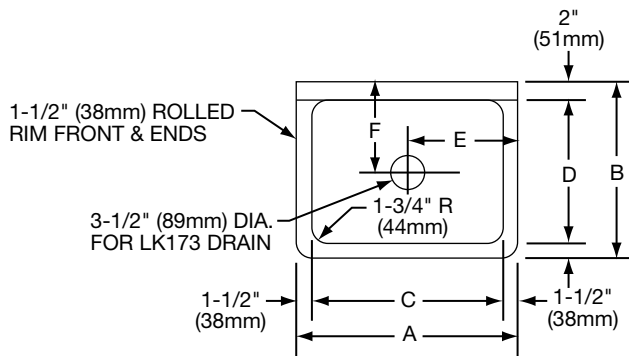

DIMENSIONS

| Model Number | A | | B | | C | | D | | E | | F | |
|--------------|-----|-----|-----|-----|-----|-----|-----|-----|-----|-----|-----|-----|
| | in. | mm | in. | mm | in. | mm | in. | mm | in. | mm | in. | mm |
| *2118 | 21 | 533 | 17½ | 445 | 18 | 457 | 14 | 356 | 10½ | 267 | 9 | 229 |
| *2319 | 23 | 584 | 18½ | 470 | 20 | 508 | 15 | 381 | 11½ | 292 | 9½ | 241 |
| *2520 | 25 | 635 | 19½ | 495 | 22 | 559 | 16 | 406 | 12½ | 318 | 10 | 254 |

*Above dimensions refer to ESS, ESSB and ESSW Series.

Model ESS2520C

Model ESSB2520C

Model ESSW2520C

**Service Sink, Wall Mounted
Model ESS, ESSB and ESSW Series**

**ELKAY®
ROUGH-IN DIMENSIONS**

| Model Number | G | |
|--------------|-----|-----|
| | in. | mm |
| *2118C | 13 | 330 |
| *2319C | 14½ | 368 |
| *2520C | 17 | 432 |

*Above "G" dimensions refer to ESS, ESSB and ESSW Series.