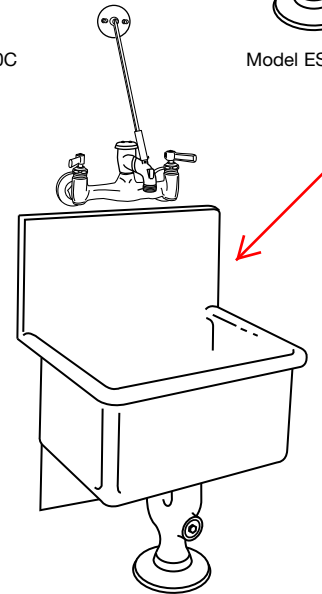

FURNISHED COMPLETE WITH "ESS" SERIES:

SUPPLY: **LK69C.** (Pair) Chrome plated single bib service faucets. Pair includes (1) hose thread outlet and (1) plain outlet.

DRAIN: **LK173.** Cast iron, "P" trap standard.

SUPPLY: **LK940C.** 7" (178mm) Bucket Hook Faucet, rough chrome finish, 1/2" (13mm) NPT female inlets.

DRAIN: **LK173.** Cast iron, "P" trap standard.

FOLLOWING MODELS DO NOT INCLUDE FAUCET & TRAP STANDARD: (Specify faucet drillings and location desired)

DIMENSIONS

| Model Number | A | | B | | C | | D | | E | | F | |
|--------------|-----|-----|-----|-----|-----|-----|-----|-----|-----|-----|-----|-----|
| | in. | mm | in. | mm | in. | mm | in. | mm | in. | mm | in. | mm |
| *2118 | 21 | 533 | 17½ | 445 | 18 | 457 | 14 | 356 | 10½ | 267 | 9 | 229 |
| *2319 | 23 | 584 | 18½ | 470 | 20 | 508 | 15 | 381 | 11½ | 292 | 9½ | 241 |
| *2520 | 25 | 635 | 19½ | 495 | 22 | 559 | 16 | 406 | 12½ | 318 | 10 | 254 |

*Above dimensions refer to ESS, ESSB and ESSW Series.

Model ESS2520C

Model ESSB2520C

Model ESSW2520C

**Service Sink, Wall Mounted
Model ESS, ESSB and ESSW Series**

**ELKAY®
ROUGH-IN DIMENSIONS**

| Model Number | G | |
|--------------|-----|-----|
| | in. | mm |
| *2118C | 13 | 330 |
| *2319C | 14½ | 368 |
| *2520C | 17 | 432 |