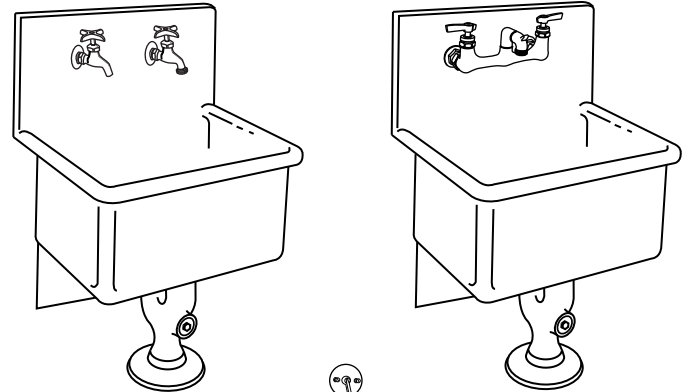

Model ESSB2520C

GENERAL

#14 gauge, type 304 (18-8) stainless steel service sink with 1-3/4" (44mm) radius vertical and horizontal coved corners, 1-1/2" (38mm) rolled rims. Full length 12" (305mm) high back-splash. Exposed surfaces are hand blended to a uniform lustrous satin finish. Furnished with wall hanger and stainless steel support brackets.

(CHECK MODEL SPECIFIED)

☐ ESS2118C	☐ ESSB2118C	☐ ESSW2118C
☐ ESS2319C	☐ ESSB2319C	☐ ESSW2319C
☐ ESS2520C	☐ ESSB2520C	☐ ESSW2520C

FURNISHED COMPLETE WITH "ESS" SERIES:

SUPPLY: **LK69C.** (Pair) Chrome plated single bib service faucets. Pair includes (1) hose thread outlet and (1) plain outlet.

DRAIN: **LK173.** Cast iron, "P" trap standard.

FURNISHED COMPLETE WITH "ESSB" SERIES:

SUPPLY: **LK907BR03L2H.** 3" (76mm) Bucket Hook Faucet, rough chrome finish, 1/2" (13mm) NPT female inlets.

DRAIN: **LK173.** Cast iron, "P" trap standard.

FURNISHED COMPLETE WITH "ESSW" SERIES:

SUPPLY: **LK940C.** 7" (178mm) Bucket Hook Faucet, rough chrome finish, 1/2" (13mm) NPT female inlets.

DRAIN: **LK173.** Cast iron, "P" trap standard.

FOLLOWING MODELS DO NOT INCLUDE FAUCET & TRAP STANDARD: (Specify faucet drillings and location desired)

☐ ESS2118	☐ ESS2319	☐ ESS2520

DIMENSIONS

Model Number	A		B		C		D		E		F	
	in.	mm	in.	mm	in.	mm	in.	mm	in.	mm	in.	mm
*2118	21	533	17½	445	18	457	14	356	10½	267	9	229
*2319	23	584	18½	470	20	508	15	381	11½	292	9½	241
*2520	25	635	19½	495	22	559	16	406	12½	318	10	254

*Above dimensions refer to ESS, ESSB and ESSW Series.

Model ESS2520C