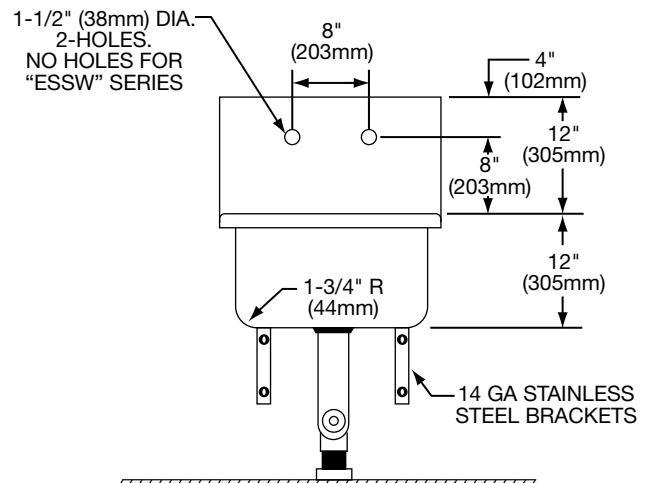

SUPPLY: **LK940C.** 7" (178mm) Bucket Hook Faucet, rough chrome finish, 1/2" (13mm) NPT female inlets.

DRAIN: **LK173.** Cast iron, "P" trap standard.

FOLLOWING MODELS DO NOT INCLUDE FAUCET & TRAP STANDARD: (Specify faucet drillings and location desired)

DIMENSIONS

| Model Number | A | | B | | C | | D | | E | | F | |
|--------------|-----|-----|-----|-----|-----|-----|-----|-----|-----|-----|-----|-----|
| | in. | mm | in. | mm | in. | mm | in. | mm | in. | mm | in. | mm |
| *2118 | 21 | 533 | 17½ | 445 | 18 | 457 | 14 | 356 | 10½ | 267 | 9 | 229 |
| *2319 | 23 | 584 | 18½ | 470 | 20 | 508 | 15 | 381 | 11½ | 292 | 9½ | 241 |
| *2520 | 25 | 635 | 19½ | 495 | 22 | 559 | 16 | 406 | 12½ | 318 | 10 | 254 |

*Above dimensions refer to ESS, ESSB and ESSW Series.

Model ESS2520C

Model ESSB2520C

Model ESSW2520C

**Service Sink, Wall Mounted
Model ESS, ESSB and ESSW Series**

**ELKAY®
ROUGH-IN DIMENSIONS**

| Model Number | G | |
|--------------|-----|-----|
| | in. | mm |
| *2118C | 13 | 330 |
| *2319C | 14½ | 368 |
| *2520C | 17 | 432 |

*Above "G" dimensions refer to ESS, ESSB and ESSW Series.