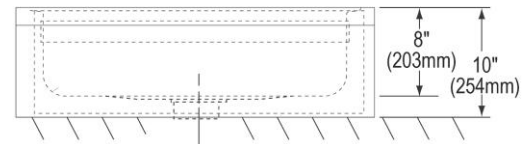

Included with Product: EFS3321 sink,
one LK43 drain

AMERICAN PRIDE. A LIFETIME TRADITION.
Like your family, the Elkay family has values and traditions that endure. For almost a century, Elkay has been a family-owned and operated company, providing thousands of jobs that support our families and communities.

Product Compliance: ASME A112.19.3/CSA B45.4
Buy American Act
Accessory: ASME A112.18.2/CSA B125.2

[Clean and Care Manual (PDF)](#)
[Installation Instructions (PDF)](#)
[Warranty (PDF)](#)