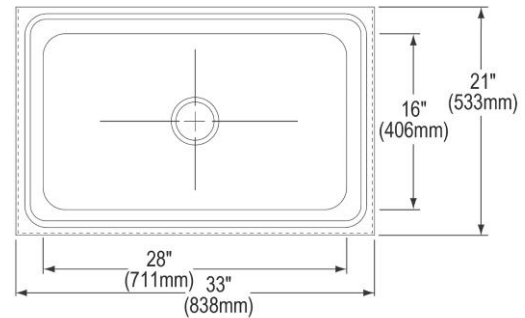

Included with Product: EFS3321 sink,
one LK43 drain

AMERICAN PRIDE. A LIFETIME TRADITION.
Like your family, the Elkay family has values and traditions that endure. For almost a century, Elkay has been a family-owned and operated company, providing thousands of jobs that support our families and communities.

Product Compliance: ASME A112.19.3/CSA B45.4
Buy American Act
Accessory: ASME A112.18.2/CSA B125.2

[Clean and Care Manual (PDF)](#)
[Installation Instructions (PDF)](#)
[Warranty (PDF)](#)