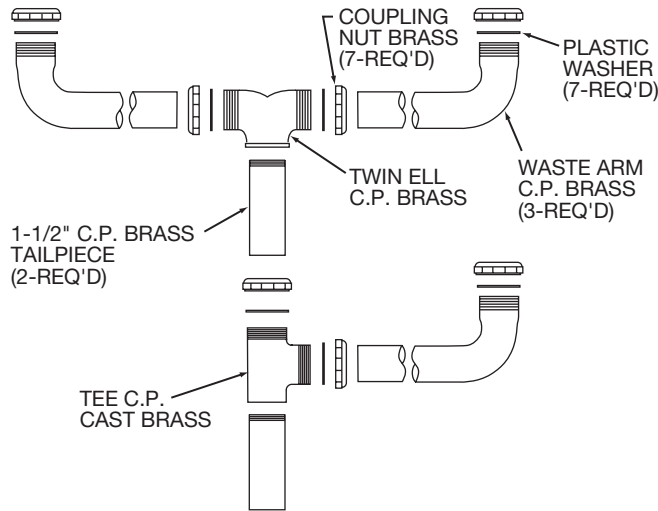

ELKAY[®]

SPECIFICATIONS

Sink Accessories

Continuous Waste Drain Connection for a 3 Compartment Sink Model LK290

GENERAL

LK290 Chrome plated brass 1-1/2" O.D. continuous waste for a three compartment sink with an offset drain outlet in the center compartment. Center outlet with 1-1/2" O.D. chrome plated brass tailpiece. Designed to accommodate sink models: CMR4322, LCR4322 and PSMR4322. Ship. Wt. 5 lbs.

Model LK290 Illustrated

ALL DIMENSIONS IN INCHES, TO CONVERT TO MILLIMETERS MULTIPLY BY 25.4.

In keeping with our policy of continuing product improvement, Elkay reserves the right to change product specifications without notice.