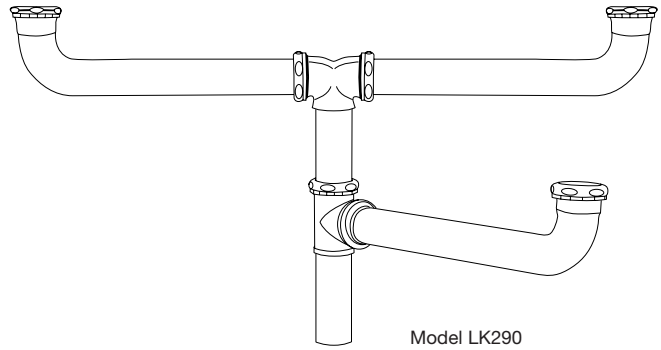

ELKAY[®]

SPECIFICATIONS

Sink Accessories

Continuous Waste Drain Connection for a 3 Compartment Sink Model LK290

GENERAL

LK290 Chrome plated brass 1-1/2" O.D. continuous waste for a three compartment sink with an offset drain outlet in the center compartment. Center outlet with 1-1/2" O.D. chrome plated brass tailpiece. Designed to accommodate sink models: CMR4322, LCR4322 and PSMR4322. Ship. Wt. 5 lbs.

Model LK290 Illustrated

ALL DIMENSIONS IN INCHES, TO CONVERT TO MILLIMETERS MULTIPLY BY 25.4.

In keeping with our policy of continuing product improvement, Elkay reserves the right to change product specifications without notice.