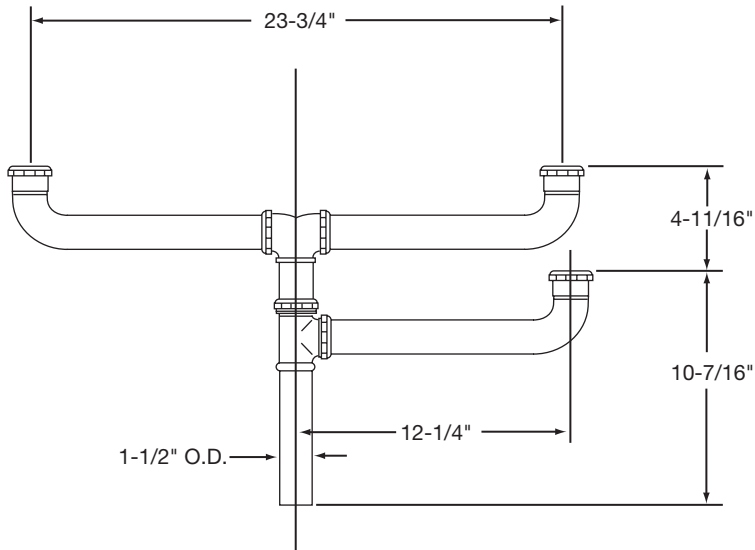

ELKAY[®]

SPECIFICATIONS

Sink Accessories

Continuous Waste Drain Connection for a 3 Compartment Sink Model LK290

GENERAL

LK290 Chrome plated brass 1-1/2" O.D. continuous waste for a three compartment sink with an offset drain outlet in the center compartment. Center outlet with 1-1/2" O.D. chrome plated brass tailpiece. Designed to accommodate sink models: CMR4322, LCR4322 and PSMR4322. Ship. Wt. 5 lbs.

Model LK290 Illustrated

ALL DIMENSIONS IN INCHES, TO CONVERT TO MILLIMETERS MULTIPLY BY 25.4.

In keeping with our policy of continuing product improvement, Elkay reserves the right to change product specifications without notice.