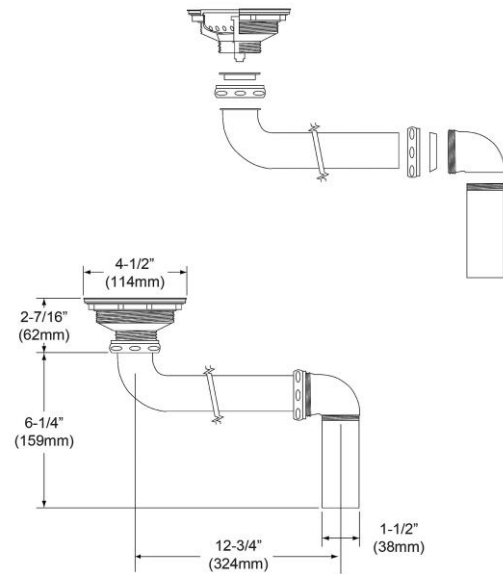

PART: _____ QTY: _____
PROJECT: _____
CONTACT: _____
DATE: _____
NOTES: _____
APPROVAL: _____

In keeping with our policy of continuing product improvement, Elkay reserves the right to change product specifications without notice. Please visit elkay.com for the most current version of Elkay product specification sheets. This specification describes an Elkay product with design, quality, and functional benefits to the user. When making a comparison of other producers' offerings, be certain these features are not overlooked.