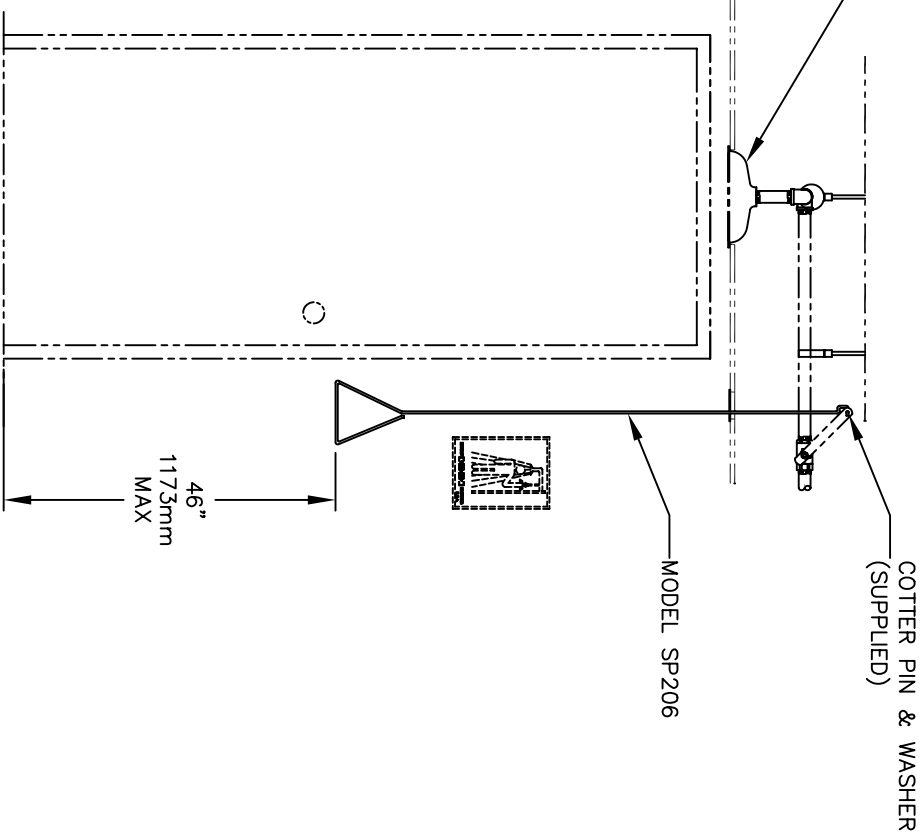

MODEL 8170 SHOWN
FOR REFERENCE ONLY