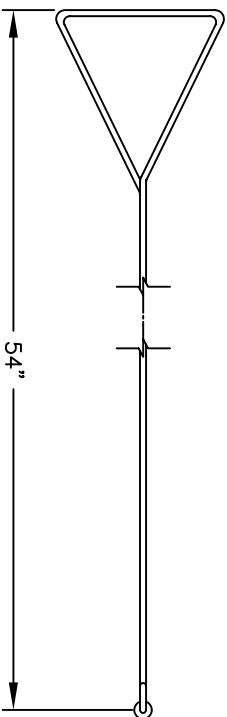

MODEL 8170 SHOWN
FOR REFERENCE ONLY

INFO FAX : 1-888-FAX-HAWS (1-888-329-4297)

1455 Kieppe Ln, Sparks NV, 89431

Phone: 775-359-4712 Fax: 775-359-7424

Hours: 9:00 AM - 5:00 PM (M-F) 9:00 AM - 12:00 PM (S)

e-mail: Home@hawco.com website: www.hawco.com

REVISED BY	DATE	DESCRIPTION
2874	3/7/01	INFO FAX DOC
2874	3/7/01	MODEL SP206
2874	3/7/01	TITLE: PULL ROD F/DOOR
2874	3/7/01	MODEL SP206
2874	3/7/01	INFO FAX DOC